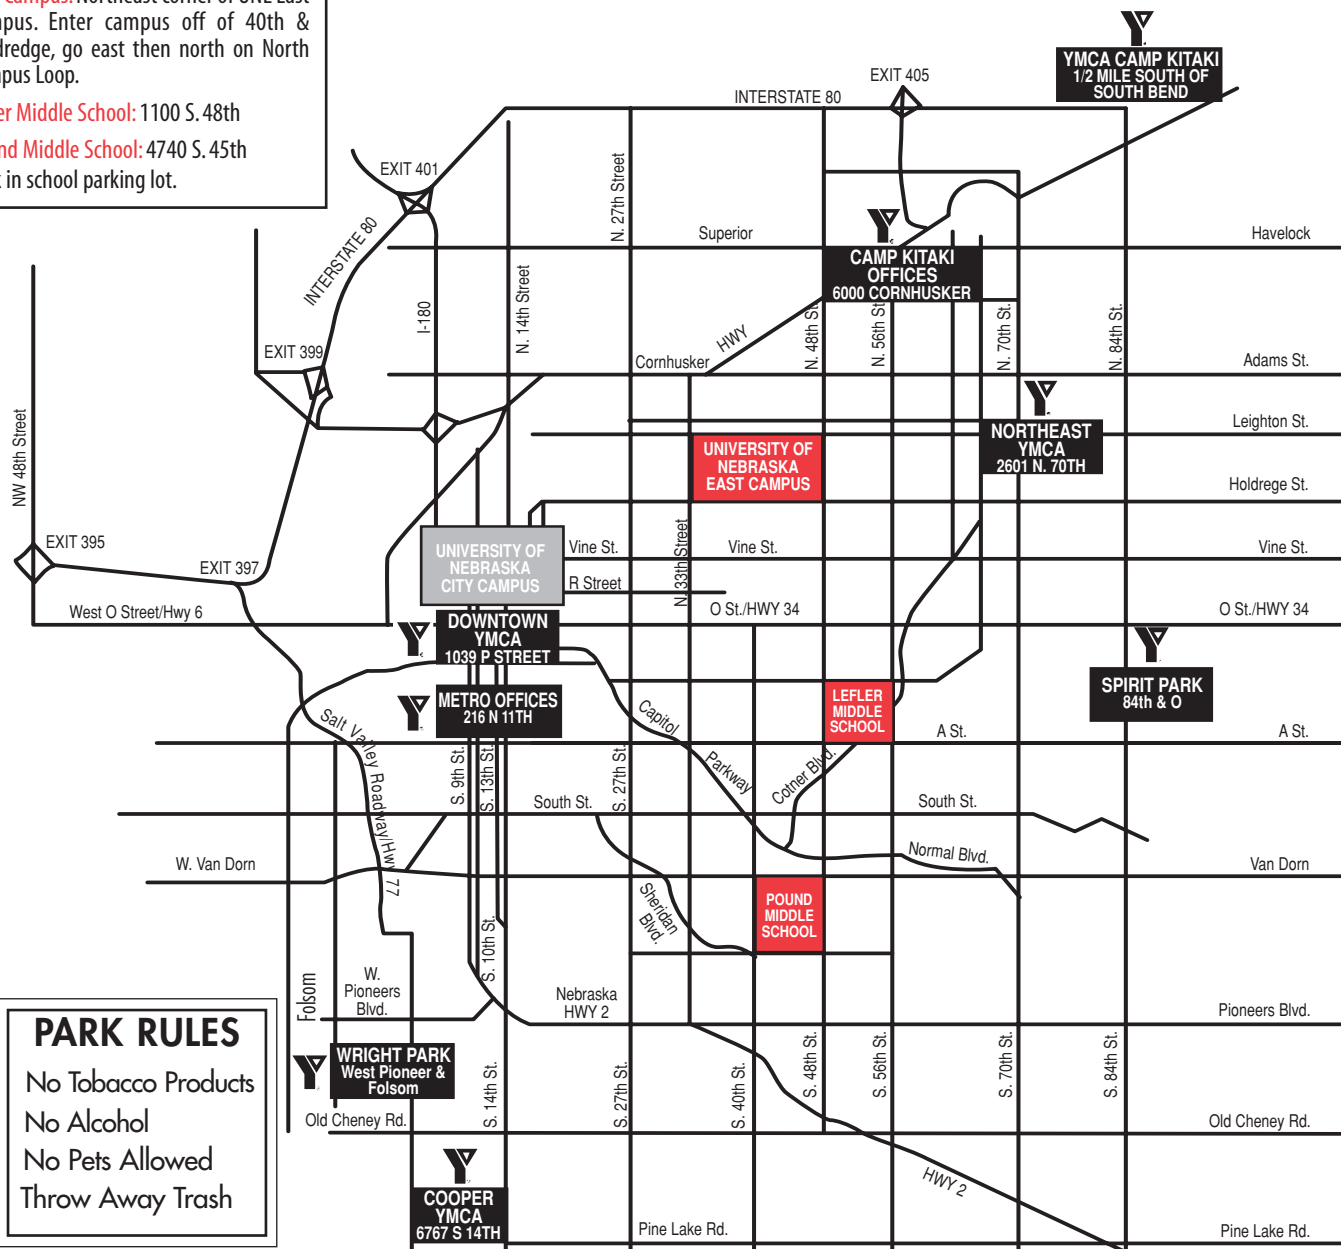

# YMCA MAP

## DIRECTIONS T-BALL FIELDS:

**East Campus:** Northeast corner of UNL East Campus. Enter campus off of 40th & Holdredge, go east then north on North Campus Loop.

**Lefler Middle School:** 1100 S. 48th

**Pound Middle School:** 4740 S. 45th  
Park in school parking lot.

## PARK RULES

- No Tobacco Products
- No Alcohol
- No Pets Allowed
- Throw Away Trash